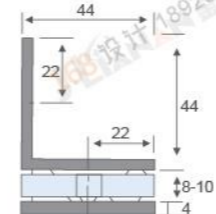

RL-GC903

Glass partition brace 90° single

Fit for glass thickness :8~12mm
Material: Brass, Stainless Steel, Zinc alloy
Finish: Polish/Satin/Titanium
Color: Silver/ Black /Gold