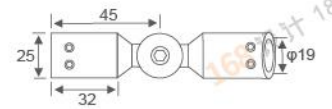

RL-SK09B

Main material: Zinc alloy, Stainless Steel $\phi 19/\phi 25$
Finish: Polish/Satin
Color: Silver/ Black /Gold