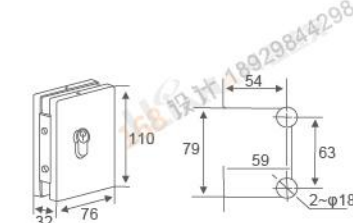

RL-040-P

Door thickness: 10-12mm
Main material: Aluminum alloy/stainless steel
Finish: Polished/Satin/Titanium