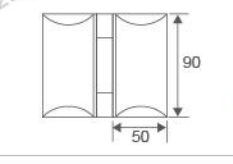

RL-SH802B

Bevel circinal angle 360° bathroom glass clamp

Fit for glass thickness :8~12mm
Material: Brass, Stainless Steel, Zinc alloy
Finish: Polish/Satin/Titanium
Color: Silver/ Black /Gold