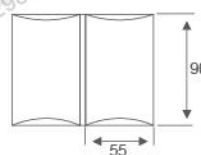

RL-SH807

Camber 135° bathroom glass clamp

Fit for glass thickness :8~12mm
Material: Brass, Stainless Steel, Zinc alloy
Finish: Polish/Satin/Titanium
Color: Silver/ Black /Gold