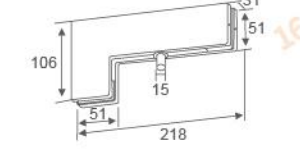

RL-045GB

Door thickness: 10-12mm
Main material: Aluminum alloy/stainless steel
Finish: Polished/Satin/Titanium