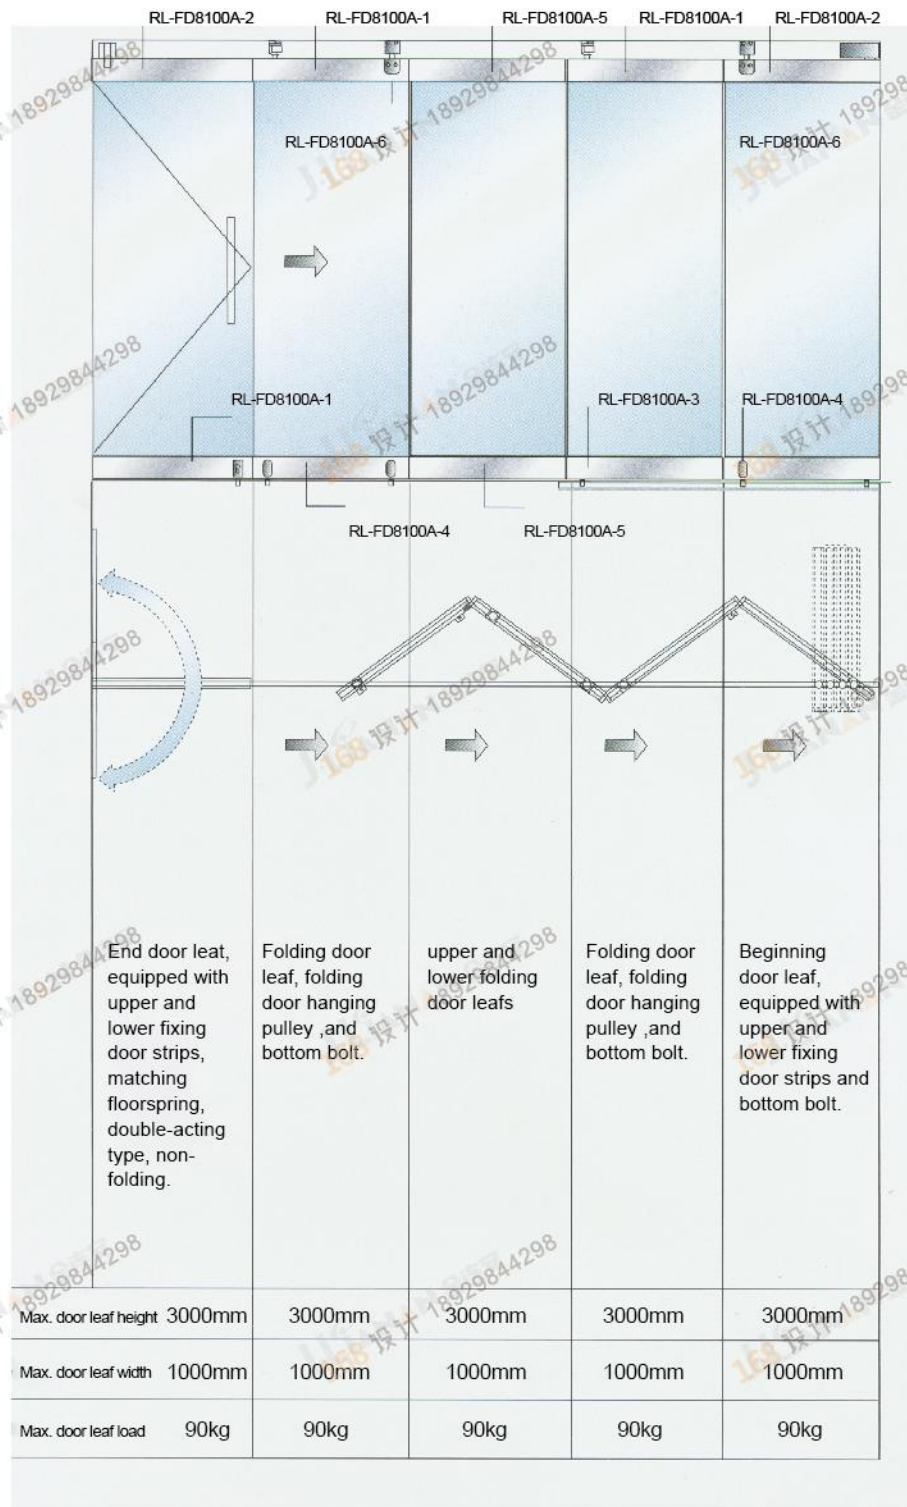

RL-FD8100A-5
Lower fixing clip

RL-FD8100A-6
Glass door bolt

RL-FD8100 A-7
Lower column clip

Max. door leaf height	3000mm	3000mm	3000mm	3000mm	3000mm
Max. door leaf width	1000mm	1000mm	1000mm	1000mm	1000mm
Max. door leaf load	90kg	90kg	90kg	90kg	90kg

RL-AS125B