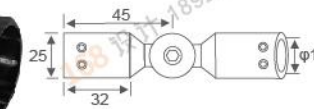

RL-SK09G

Main material: Zinc alloy, Stainless Steel $\phi 19/\phi 25$
Finish: Polish/Satin
Color: Silver/ Black /Gold