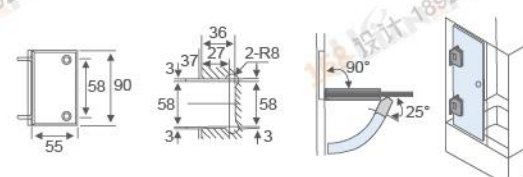

RL-SH200A

Square circinal angle 90°
Double side bathroom glass clamp

Fit for glass thickness :8~12mm
Material:Brass,Stainless Steel,Zinc alloy
Finish: Polish/Satin/Titanium
Color:Silver/ Black /Gold