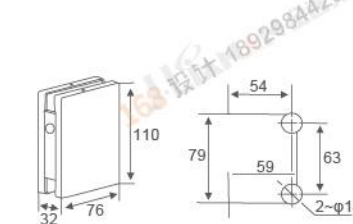

RL-045-P

Door thickness: 10-12mm
Main material: Aluminum alloy/stainless steel
Finish: Polished/Satin/Titanium