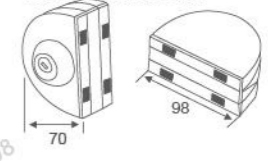

Glass gate lock
Size:12mm toughened glass
Material:Stainless steel,Brass
Finish:Mirror,Satin-nickel
Color:Silver/ Black /Gold