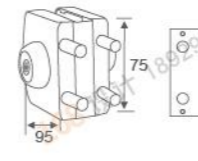

RL-GL005

Glass gate lock
Size:12mm toughened glass
Material:Stainless steel,Brass
Finish:Mirror,Satin-nickel
Color:Silver/ Black /Gold