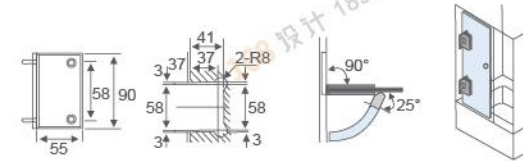

RL-SH203

Bevel circinal angle 135°
bathroom glass clamp

Fit for glass thickness :8~12mm
Material:Brass,Stainless Steel,Zinc alloy
Finish: Polish/Satin/Titanium
Color:Silver/ Black /Gold