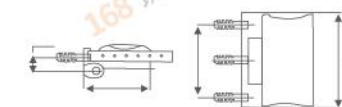

RL-SH801

Camber 90 glass hinge

Fit for glass thickness :8~12mm
Material:Brass,Stainless Steel,Zinc alloy
Finish: Polish/Satin/Titanium
Color:Silver/ Black /Gold