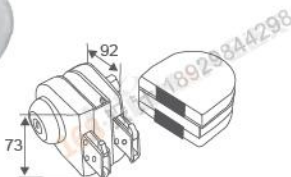

RL-GL011

Glass gate lock
Size:12mm toughened glass
Material:Stainless steel,Brass
Finish:Mirror,Satin-nickel
Color:Silver/ Black /Gold