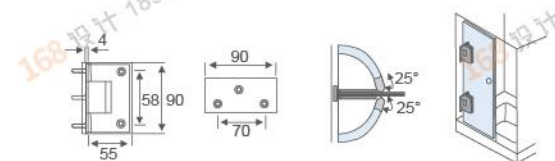

RL-SH204

Bevel circinal angle 90°
Double side bathroom glass clam

Fit for glass thickness :8~12mm
Material:Brass,Stainless Steel,Zinc alloy
Finish: Polish/Satin/Titanium
Color:Silver/ Black /Gold