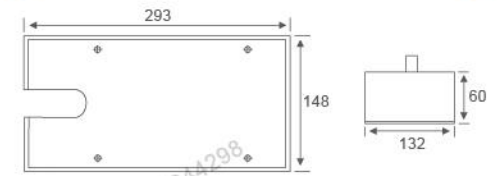

**RL-FS-7300**  
Floor Spring

Standard

Remarks: Please see the illustration carefully before installing.

AB appendix

Single door arm

The panel size chart

Technical data

WIDTH OF DOOR(mm)MAX	1200
WEIGHT OF DOOR(kg)MAX	120
DIMENSION OF CEMENT BOX(mm)	278x132x60
HOLD-OPEN	90°