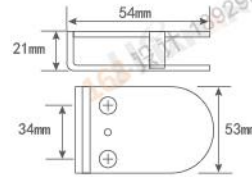

RL-GC1001G

Fish Mouth Clip

Surface treatment: Mirror light, brushed, gold, ancient
Main material: Zinc alloy, copper
Suitable for door thickness: 8- 12mm
Suitable range: Tempered glass door