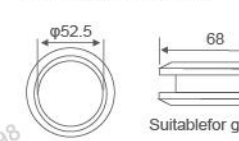

RL-SK3012

Circular Handle
Notice: The glass must be tempered
Main material: Zinc alloy, copper, Aluminum alloy, Stainless Steel
Finish: Satin, Polish
Color: Silver/ Black /Gold