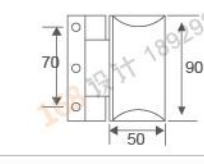

RL-SH801B

Bevel circinal angle 180° bathroom glass clamp

Fit for glass thickness :8~12mm
Material: Brass, Stainless Steel, Zinc alloy
Finish: Polish/Satin/Titanium
Color: Silver/ Black /Gold