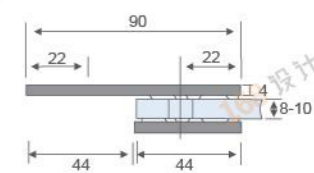

RL-GC907B

Glass partition brace 135° single

Fit for glass thickness :8~12mm
Material: Brass, Stainless Steel, Zinc alloy
Finish: Polish/Satin/Titanium
Color: Silver/ Black /Gold