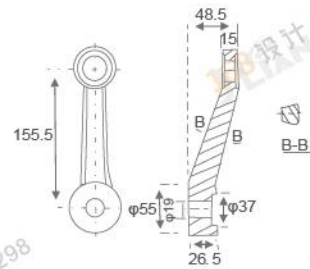

RL-SP-JQ2001/180

SINGLE SPIDER SHORT

Materials: Stainless steel
Finish: Mirror, Sand-polish
Center to center: 80,100,120,160,200,220,250,300