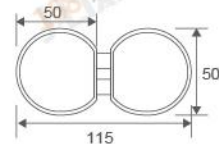

RL-GC1308B

Fit for glass thickness :8~12mm
Material: Brass, Stainless Steel, Zinc alloy
Finish: Polish/Satin/Titanium
Color: Silver/ Black /Gold