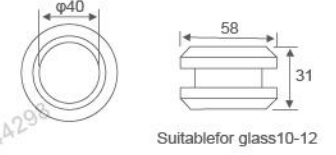

RL-SK3015B

Main material: Zinc alloy, Aluminum alloy, Stainless Steel
Finish: Polish/Satin
Color: Silver/ Black /Gold