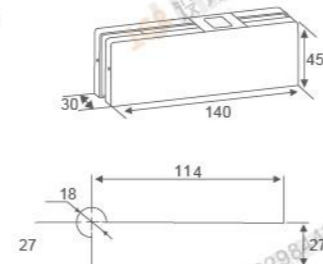

RL-010
Door thickness: 10-12mm
Main material: Aluminum alloy/stainless steel
Finish: Polished/Satin/Titanium