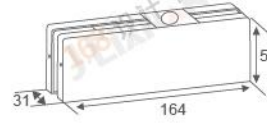

RL-010GD

Door thickness: 10-12mm
Main material: Aluminum alloy/stainless steel
Finish: Polished/Satin/Titanium