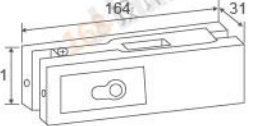

RL-040GD

Door thickness: 10-12mm
Main material: Aluminum alloy/stainless steel
Finish: Polished/Satin/Titanium