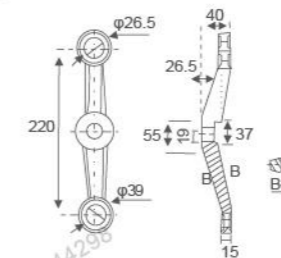

RL-SP-JQ2002/180
SINGLE SPIDER SHORT

Materials: Stainless steel
Finish: Mirror, Sand-polish
Center to center: 80,100,120,160,200,220,250,300