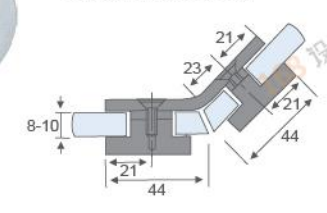

RL-GC1304

Glass circinal head partition brace 135° Double
Fit for glass thickness :8~12mm
Material: Brass, Stainless Steel, Zinc alloy
Finish: Polish/Satin/Titanium
Color: Silver/ Black /Gold