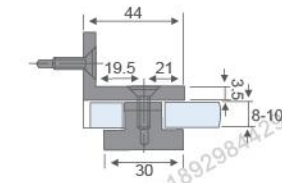

**RL-GC1301**

Glass circinal head partition brace 0°  
Fit for glass thickness :8~12mm  
Material: Brass, Stainless Steel, Zinc alloy  
Finish: Polish/Satin/Titanium  
Color: Silver/ Black /Gold

**RL-GC1302**