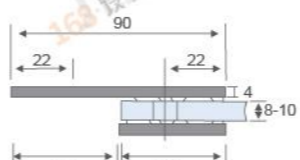

RL-GC907

Glass partition brace 180° single

Fit for glass thickness :8~12mm
Material: Brass, Stainless Steel, Zinc alloy
Finish: Polish/Satin/Titanium
Color: Silver/ Black /Gold