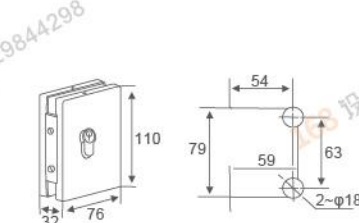

RL-040BK

Door thickness: 10-12mm
Main material: Aluminum alloy/stainless steel
Finish: Polished/Satin/Titanium