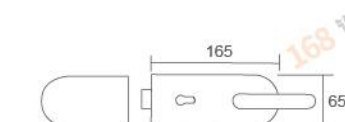

RL-GL017

Glass gate lock
Size:12mm toughened glass
Material:Stainless steel,Brass
Finish:Mirror,Satin-nickel
Color:Silver/ Black /Gold