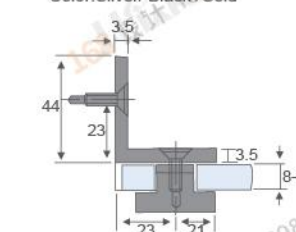

RL-GC1303B

Fit for glass thickness :8~12mm
Material: Brass, Stainless Steel, Zinc alloy
Finish: Polish/Satin/Titanium
Color: Silver/ Black /Gold