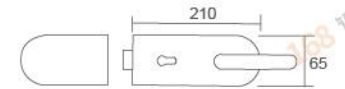

RL-GL013

Glass gate lock
Size:12mm toughened glass
Material:Stainless steel,Brass
Finish:Mirror,Satin-nickel
Color:Silver/ Black /Gold