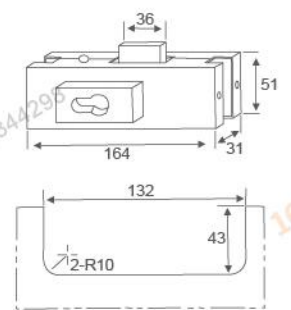

RL-040G
Door thickness: 10-12mm
Main material: Aluminum alloy/stainless steel
Finish: Polished/Satin/Titanium