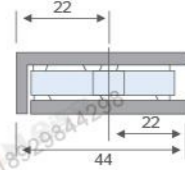

RL-GC901A

Glass partition brace 0°

Fit for glass thickness :8~12mm
Material: Brass, Stainless Steel, Zinc alloy
Finish: Polish/Satin/Titanium
Color: Silver/ Black /Gold