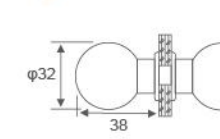

RL-SK3007

Bathroom Glass Door Handle
Notice: The glass must be tempered.
Main material: Zinc alloy, copper, Aluminum alloy, Stainless Steel
Finish: Satin, Polish
Color: Silver/ Black /Gold