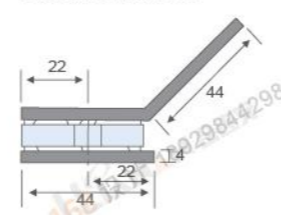

RL-GC905

Glass partition brace 135° single

Fit for glass thickness :8~12mm
Material: Brass, Stainless Steel, Zinc alloy
Finish: Polish/Satin/Titanium
Color: Silver/ Black /Gold