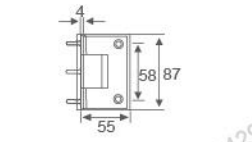

RL-SH207G

Bevel circinal angle 135° bathroom glass clamp

Fit for glass thickness :8~12mm
Material: Brass, Stainless Steel, Zinc alloy
Finish: Polish/Satin/Titanium
Color: Silver/ Black /Gold