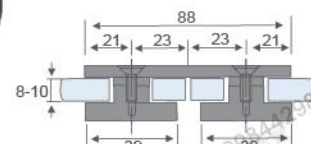

RL-GC1306B

Fit for glass thickness :8~12mm
Material: Brass, Stainless Steel, Zinc alloy
Finish: Polish/Satin/Titanium
Color: Silver/ Black /Gold