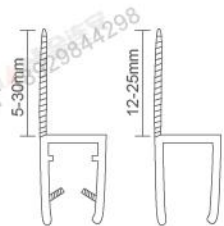

RL-SL-G01

RL-SL-G02

RL-SL-G03

**RL-SL8400G**

Glass Hanging Wheel

Materials: Iron, stainless steel, aluminium, zinc alloy  
Finish: Sand-polish, light, bronze, red bronze, silver  
Available for: All kinds of glass sliding doors  
Max door weight: 120kg  
Matching 4 wheels (max door weight: 100kg)

**RL-WS-005**

**RL-WS-006**

**RL-WS-006B**

**RL-WS-007G**

**RL-WS-007**

**RL-WS-008**

**RL-WS-006G**

Waterproof strip data table

Desc	Degree	Size	Material
Normal	0°	6mm~12mm	PVC
	90°		
	135°		
	180°		
	F		
Angel	90°	8mm~12mm	PVC
	135°		
	180°		

**RL-DH001**  
Size(mm)  
A:1600 B:1000 D:φ32  
Colour:Chrome plate  
/Stain nickel

**RL-DH002**  
Size(mm)  
A:2300 B: / D:φ38  
Colour:Chrome plate  
/Stain nickel