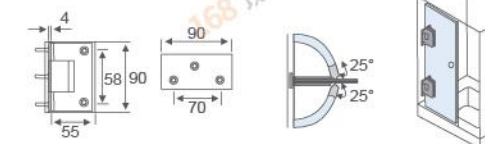

RL-SH202

Bevel circinal angle 180°
bathroom glass clam

Fit for glass thickness :8~12mm
Material:Brass,Stainless Steel,Zinc alloy
Finish: Polish/Satin/Titanium
Color:Silver/ Black /Gold