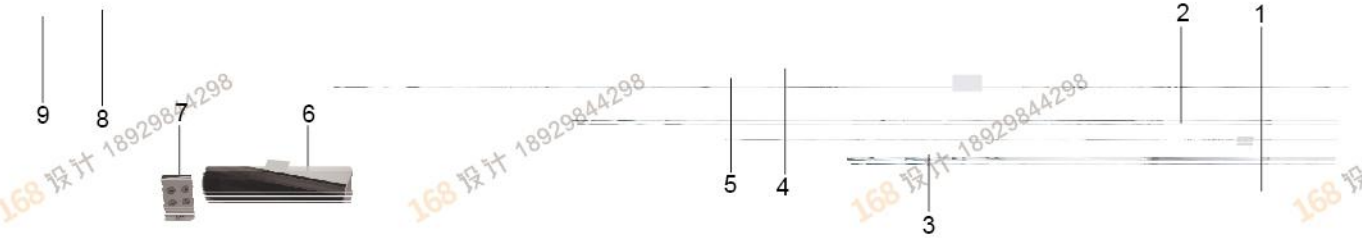

Max. door leaf height	3000mm	3000mm	3000mm	3000mm	3000mm
Max. door leaf width	1000mm	1000mm	1000mm	1000mm	1000mm
Max. door leaf load	90kg	90kg	90kg	90kg	90kg

RL-AS125B

COMPONENTS:

1. Power Switch
2. BLDC Drive
3. Carrier
4. Control Unit
5. Drive Belt
6. Activator
7. Remote Key
8. Belt Tensioner
9. End Stop