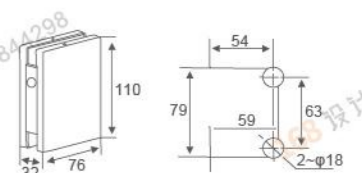

RL-045
Door thickness: 10-12mm
Main material: Aluminum alloy/stainless steel
Finish: Polished/Satin/Titanium