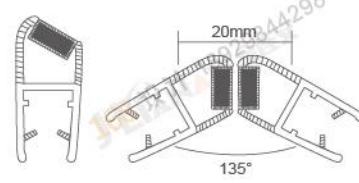

RL-WS-008B