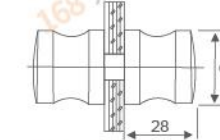

RL-SK3003

Bathroom Glass Door Handle
Notice: The glass must be tempered
Main material: Zinc alloy, copper, Aluminum alloy, Stainless Steel
Finish: Satin, Polish
Color: Silver/ Black /Gold