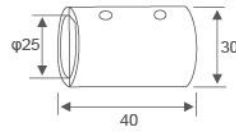

RL-SK01

Main material: Zinc alloy, Stainless Steel $\phi 19/\phi 25$
Finish: Polish/Satin
Color: Silver/ Black /Gold