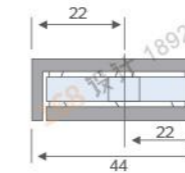

RL-GC901AB

Glass partition brace 0°

Fit for glass thickness :8~12mm
Material: Brass, Stainless Steel, Zinc alloy
Finish: Polish/Satin/Titanium
Color: Silver/ Black /Gold