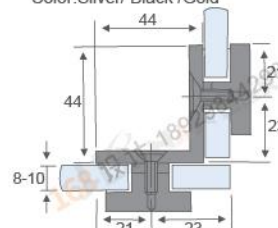

RL-GC1304B

Fit for glass thickness :8~12mm
Material: Brass, Stainless Steel, Zinc alloy
Finish: Polish/Satin/Titanium
Color: Silver/ Black /Gold