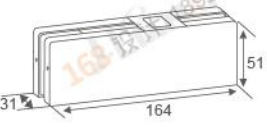

RL-020GD

Door thickness: 10-12mm
Main material: Aluminum alloy/stainless steel
Finish: Polished/Satin/Titanium