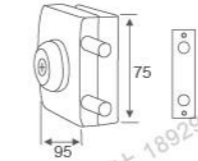

**RL-ACC556**

**RL-ACC557**

**RL-099**

**RL-099G**

**RL-GL001**

Glass gate lock  
Size:12mm toughened glass  
Material:Stainless steel,Brass  
Finish:Mirror,Satin-nickel  
Color:Silver/ Black /Gold

**RL-GL002**