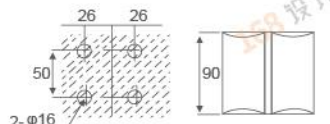

RL-SH802

Camber 180° glass hinge

Fit for glass thickness :8~12mm
Material:Brass,Stainless Steel,Zinc alloy
Finish: Polish/Satin/Titanium
Color:Silver/ Black /Gold