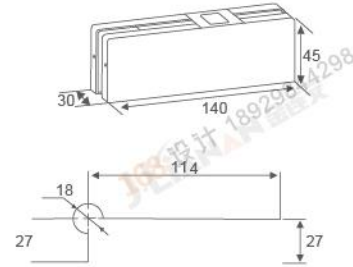

RL-010-P

Door thickness: 10-12mm
Main material: Aluminum alloy/stainless steel
Finish: Polished/Satin/Titanium