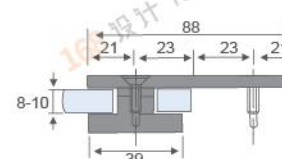

RL-GC1307

Glass circinal head partition brace 180° single
Fit for glass thickness :8~12mm
Material: Brass, Stainless Steel, Zinc alloy
Finish: Polish/Satin/Titanium
Color: Silver/ Black /Gold