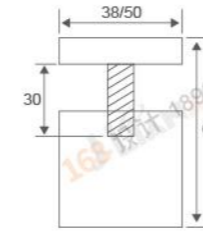

RL-CL001G

Fit for glass thickness :8~12mm
Main material: Zinc alloy,Brass,Stainless Steel
Finish :Polish/Satin
Color:Silver/ Black /Gold