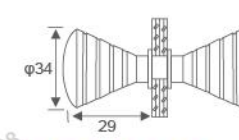

RL-SK3010

Bathroom Glass Door Handle
Notice: The glass must be tempered.
Main material: Zinc alloy, copper, Aluminum alloy, Stainless Steel
Finish: Satin, Polish
Color: Silver/ Black /Gold