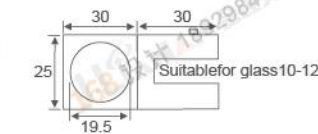

RL-SK08

Main material: Zinc alloy, Stainless Steel $\phi 19/\phi 25$
Finish: Polish/Satin
Color: Silver/ Black /Gold