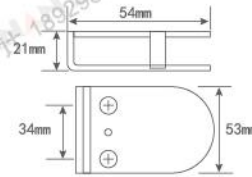

RL-GC1001B

Fish Mouth Clip

Surface treatment: Mirror light, brushed, gold, ancient
Main material: Zinc alloy, copper
Suitable for door thickness: 8- 12mm
Suitable range: Tempered glass door