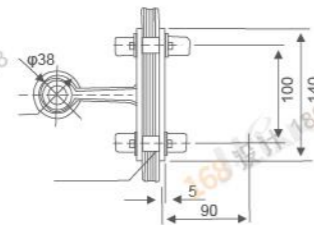

RL-SP2001
SINGLE RIB CONNECT JAW

Materials: Casing Stainless steel 201,304,316
Finish: Light, Sand-polished
Available for: All kinds of outdoor glass partition
Center to Center: 220,250