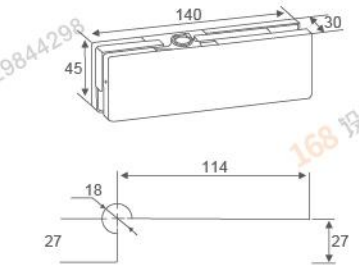

RL-020BK

Door thickness: 10-12mm
Main material: Aluminum alloy/stainless steel
Finish: Polished/Satin/Titanium