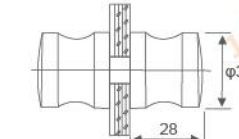

RL-SK3002

Bathroom Glass Door Handle
Notice: The glass must be tempered.
Main material: Zinc alloy, copper, Aluminum alloy, Stainless Steel
Finish: Satin, Polish
Color: Silver/ Black /Gold