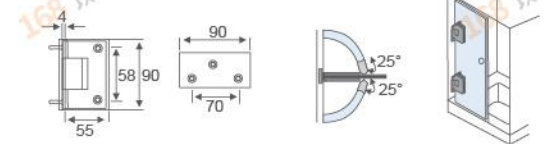

RL-SH205

Bevel circinal angle 360°
bathroom glass clam

Fit for glass thickness :8~12mm
Material:Brass,Stainless Steel,Zinc alloy
Finish: Polish/Satin/Titanium
Color:Silver/ Black /Gold