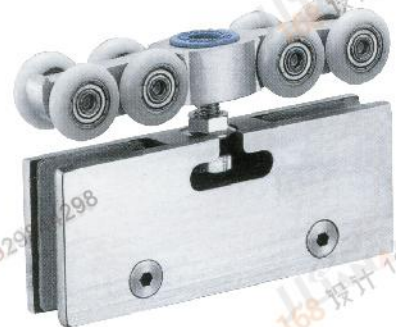

**RL-SL-A015B4G**

**RL-SL-A015B4G**

**RL-SL-A015DR1G**

**RL-SL-A015F2G**

**RL-SL36**  
Glass Hanging Wheel

Materials: Iron, stainless steel, aluminium, zinc alloy  
Finish: Sand-polish, light, bronze, red bronze, silver  
Available for: All kinds of glass sliding doors  
Max door weight: 120kg  
Matching 4 wheels (max door weight: 100kg)