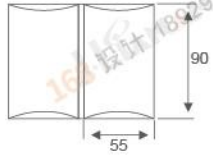

RL-SH808

Camber 180° bathroom glass clamp

Fit for glass thickness :8~12mm
Material: Brass, Stainless Steel, Zinc alloy
Finish: Polish/Satin/Titanium
Color: Silver/ Black /Gold