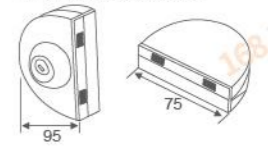

RL-GL008

Glass gate lock
Size:12mm toughened glass
Material:Stainless steel,Brass
Finish:Mirror,Satin-nickel
Color:Silver/ Black /Gold