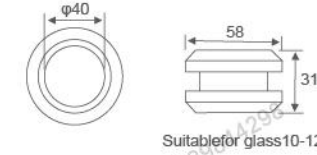

RL-SK3014G

Main material: Zinc alloy, Aluminum alloy, Stainless Steel
Finish: Polish/Satin
Color: Silver/ Black /Gold