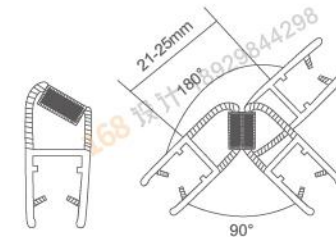

RL-WS-006G

Desc	Degree	Size	Material
Normal	0°	6mm~12mm	PVC
	90°		
	135°		
	180°		
	F		
Angel	90°	8mm~12mm	PVC
	135°		
	180°