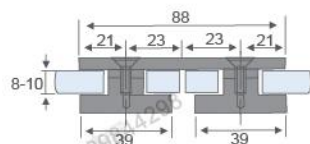

RL-GC1306G

Fit for glass thickness :8~12mm
Material: Brass, Stainless Steel, Zinc alloy
Finish: Polish/Satin/Titanium
Color: Silver/ Black /Gold