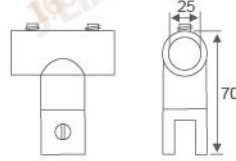

RL-SK02

Main material: Zinc alloy, Stainless Steel $\phi 19/\phi 25$
Finish: Polish/Satin
Color: Silver/ Black /Gold