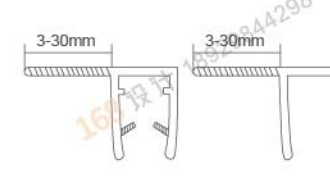

RL-WS-003

RL-WS-004

RL-WS-008B

RL-WS-005

RL-WS-008

Desc	Degree	Size	Material
Normal	0°	6mm~12mm	PVC
	90°		
	135°		
	180°		
	F		
Angel	90°	8mm~12mm	PVC
	135°		
	180°