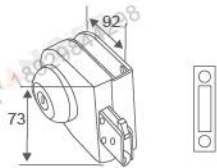

RL-GL009

Glass gate lock
Size:12mm toughened glass
Material:Stainless steel,Brass
Finish:Mirror,Satin-nickel
Color:Silver/ Black /Gold