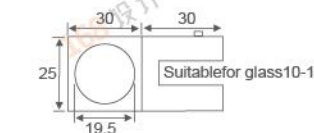

RL-SK08G

Main material: Zinc alloy, Stainless Steel $\phi 19/\phi 25$
Finish: Polish/Satin
Color: Silver/ Black /Gold