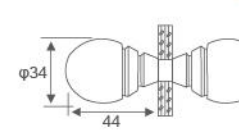

RL-SK3008

Bathroom Glass Door Handle
Notice: The glass must be tempered
Main material: Zinc alloy, copper, Aluminum alloy, Stainless Steel
Finish: Satin, Polish
Color: Silver/ Black /Gold