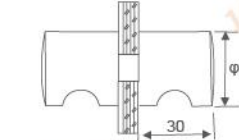

RL-SK3004

Bathroom Glass Door Handle
Notice: The glass must be tempered.
Main material: Zinc alloy, copper, Aluminum alloy, Stainless Steel
Finish: Satin, Polish
Color: Silver/ Black /Gold