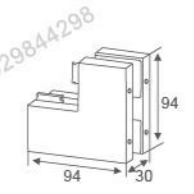

RL-050
Door thickness: 10-12mm
Main material: Aluminum alloy/stainless steel
Finish: Polished/Satin/Titanium