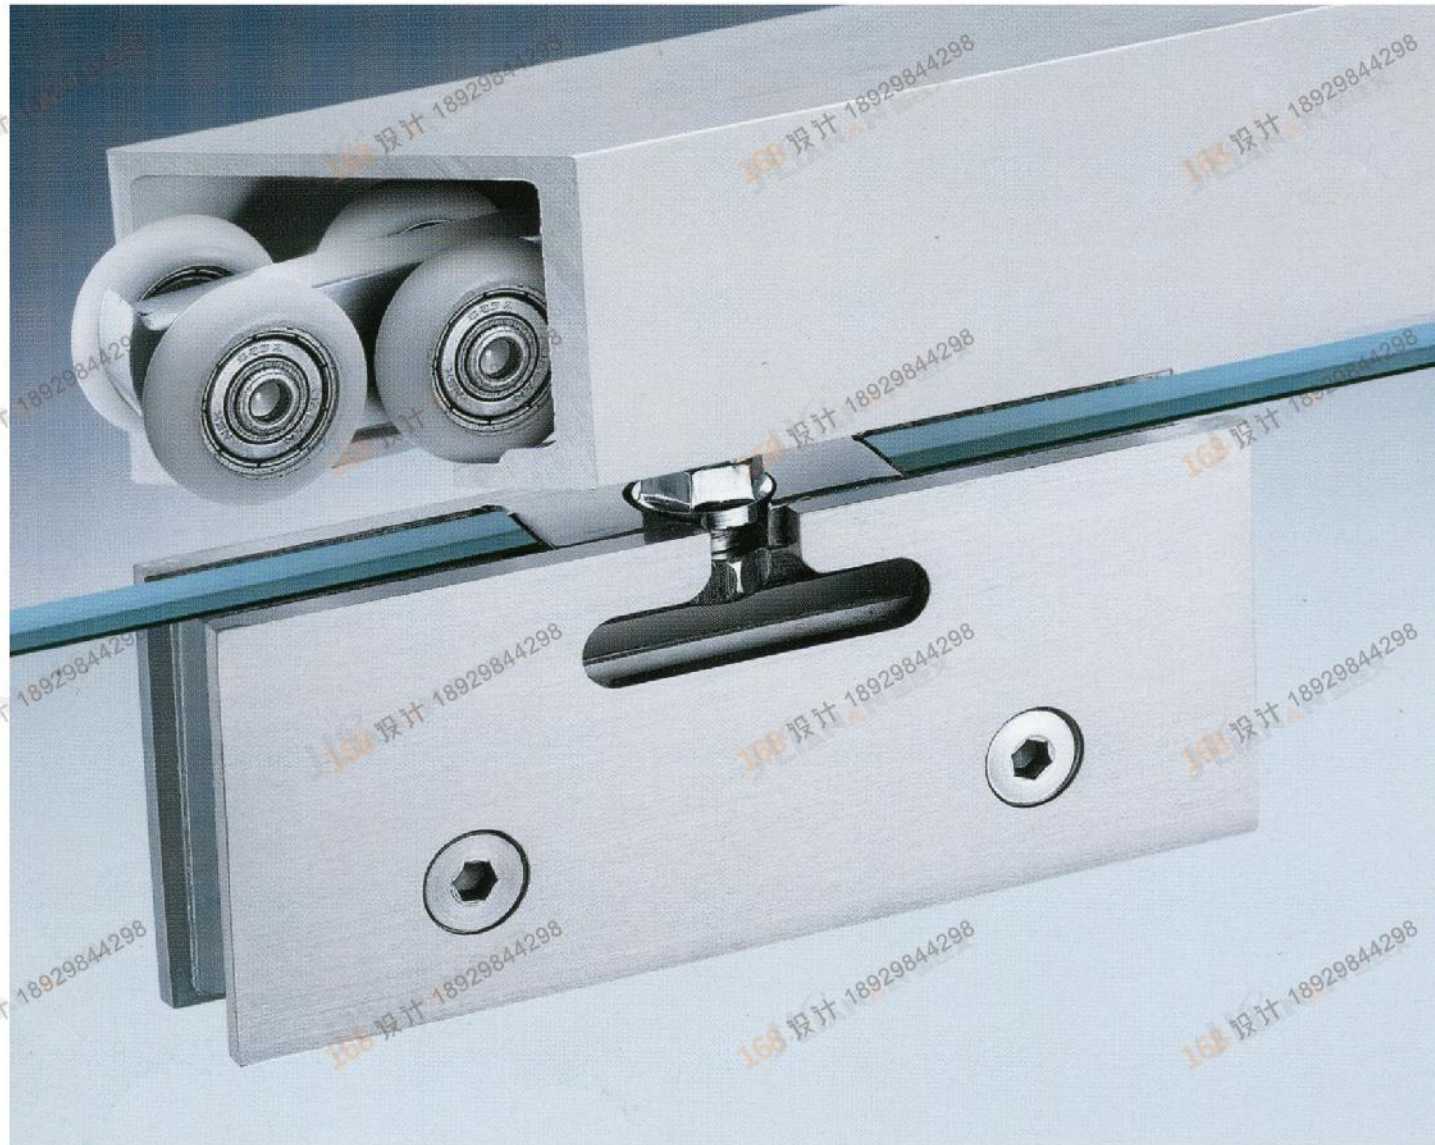

**RL-SL-A015B4G**

**RL-SL-A015B4G**

**RL-SL-A015DR1G**

**RL-SL-A015F2G**

**RL-SL36**  
Glass Hanging Wheel

Materials: Iron, stainless steel, aluminium, zinc alloy  
Finish: Sand-polish, light, bronze, red bronze, silver  
Available for: All kinds of glass sliding doors  
Max door weight: 120kg  
Matching 4 wheels (max door weight: 100kg)