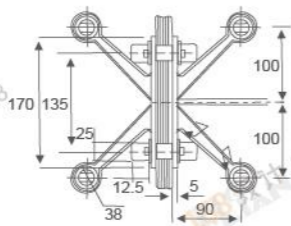

**RL-AL023**

**RL-AL024**

**RL-AL025**

**RL-AL026**

**RL-AL027**

**RL-SP2004**  
RIB CONNECT JAW

Materials: Casing Stainless steel 201,304,316  
Finish: Light, Sand-polished  
Available for: All kinds of outdoor glass partition  
Center to Center: 220,250