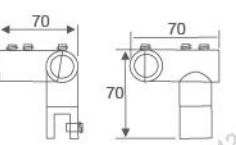

RL-SK04

Main material: Zinc alloy, Stainless Steel $\phi 19/\phi 25$
Finish: Polish/Satin
Color: Silver/ Black /Gold