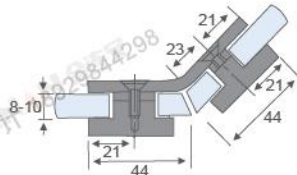

RL-GC1304G

Fit for glass thickness :8~12mm
Material: Brass, Stainless Steel, Zinc alloy
Finish: Polish/Satin/Titanium
Color: Silver/ Black /Gold