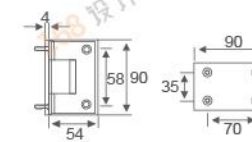

RL-SH201GD

Bevel circinal angle 135° bathroom glass clamp

Fit for glass thickness :8~12mm
Material: Brass, Stainless Steel, Zinc alloy
Finish: Polish/Satin/Titanium
Color: Silver/ Black /Gold