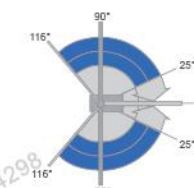

**RL-FS-7300**  
Floor Spring

Standard

Remarks: Please see the illustration carefully before installing.

AB appendix

Single door arm

The panel size chart

Technical data

WIDTH OF DOOR(mm)MAX	1200
WEIGHT OF DOOR(kg)MAX	120
DIMENSION OF CEMENT BOX(mm)	278x132x60
HOLD-OPEN	90°