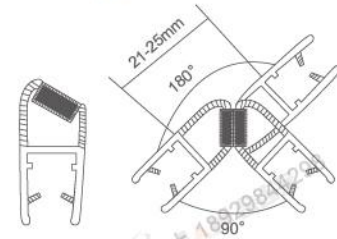

RL-WS-003

RL-WS-004

RL-WS-008B

RL-WS-005

RL-WS-006

RL-WS-008

Desc	Degree	Size	Material
Normal	0°	6mm~12mm	PVC
	90°		
	135°		
	180°		
	F		
Angel	90°	8mm~12mm	PVC
	135°		
	180°