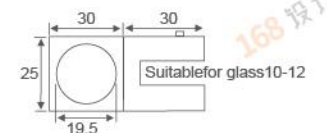

RL-SK08B

Main material: Zinc alloy, Stainless Steel $\phi 19/\phi 25$
Finish: Polish/Satin
Color: Silver/ Black /Gold