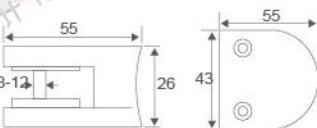

RL-GC1004

Fish Mouth Clip/Small Arc Bottom

Surface treatment: Mirror light, brushed, gold, ancient
Main material: Zinc alloy, copper
Suitable for door thickness: 8- 12mm
Suitable range: Tempered glass door