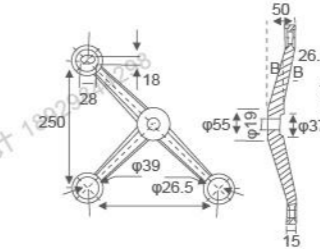

RL-SP-JQ2003
SINGLE SPIDER SHORT

Materials: Stainless steel
Finish: Mirror, Sand-polish
Center to center: 80,100,120,160,200,220,250,300