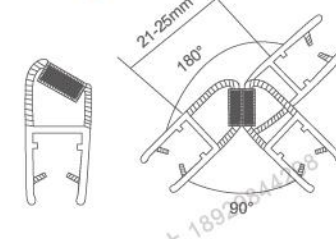

RL-WS-006B