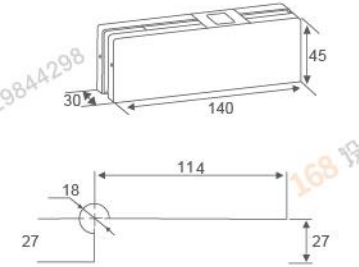

RL-010BK

Door thickness: 10-12mm
Main material: Aluminum alloy/stainless steel
Finish: Polished/Satin/Titanium