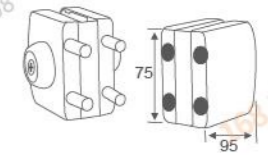

RL-GL006

Glass gate lock
Size:12mm toughened glass
Material:Stainless steel,Brass
Finish:Mirror,Satin-nickel
Color:Silver/ Black /Gold