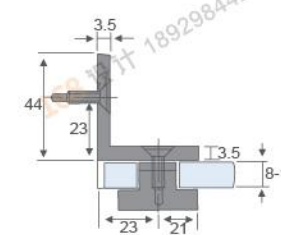

RL-GC1303

Glass circinal head partition brace 90° single
Fit for glass thickness :8~12mm
Material: Brass, Stainless Steel, Zinc alloy
Finish: Polish/Satin/Titanium
Color: Silver/ Black /Gold