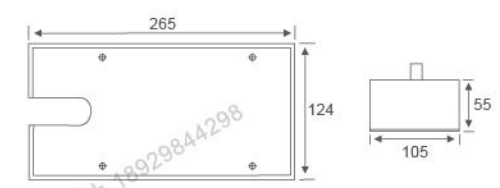

**RL-FS-7315**  
Floor Spring

Standard

Remarks: Please see the illustration carefully before installing.

AB appendix

A appendix

The panel size chart

Technical data

WIDTH OF DOOR(mm)MAX	1200
WEIGHT OF DOOR(kg)MAX	120
DIMENSION OF CEMENT BOX(mm)	224x105x55
HOLD-OPEN	90°