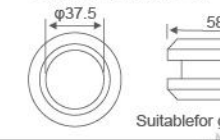

RL-SK3011

Circular Handle
Notice: The glass must be tempered
Suitable for glass 10-12
Main material: Zinc alloy, copper, Aluminum alloy, Stainless Steel
Finish: Satin, Polish
Color: Silver/ Black /Gold