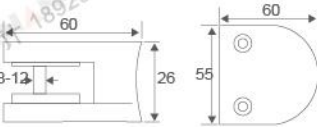

RL-GC1002

Fish Mouth Clip/Large Flat Bottom

Surface treatment: Mirror light, brushed, gold, ancient
Main material: Zinc alloy, copper
Suitable for door thickness: 8- 12mm
Suitable range: Tempered glass door