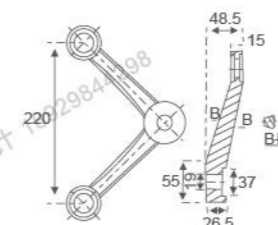

RL-SP-JQ2002/90
SINGLE SPIDER SHORT

Materials: Stainless steel
Finish: Mirror, Sand-polish
Center to center: 80,100,120,160,200,220,250,300