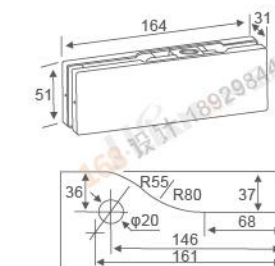

RL-020G
Door thickness: 10-12mm
Main material: Aluminum alloy/stainless steel
Finish: Polished/Satin/Titanium