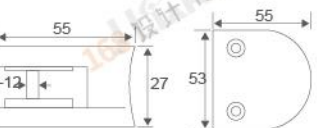

RL-GC1005

Fish Mouth Clip/Small Flat Bottom

Surface treatment: Mirror light, brushed, gold, ancient
Main material: Zinc alloy, copper, Stainless Steel
Suitable for door thickness: 8- 12mm
Suitable range: Tempered glass door