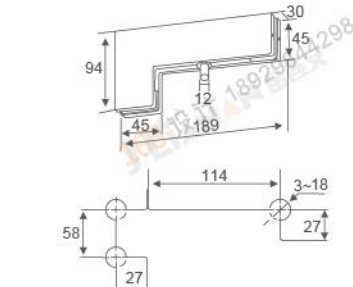

RL-030-P

Door thickness: 10-12mm
Main material: Aluminum alloy/stainless steel
Finish: Polished/Satin/Titanium