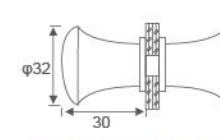

RL-SK3009

Bathroom Glass Door Handle
Notice: The glass must be tempered
Main material: Zinc alloy, copper, Aluminum alloy, Stainless Steel
Finish: Satin, Polish
Color: Silver/ Black /Gold