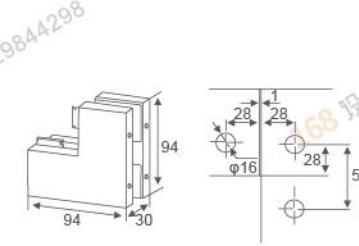

RL-050BK

Door thickness: 10-12mm
Main material: Aluminum alloy/stainless steel
Finish: Polished/Satin/Titanium