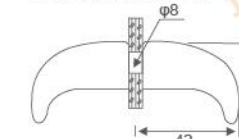

RL-SK3006

Bathroom Glass Door Handle
Notice: The glass must be tempered.
Main material: Zinc alloy, copper, Aluminum alloy, Stainless Steel
Finish: Satin, Polish
Color: Silver/ Black /Gold