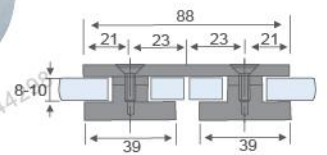

RL-GC1306

Glass circinal head partition brace 180° Double
Fit for glass thickness :8~12mm
Material: Brass, Stainless Steel, Zinc alloy
Finish: Polish/Satin/Titanium
Color: Silver/ Black /Gold