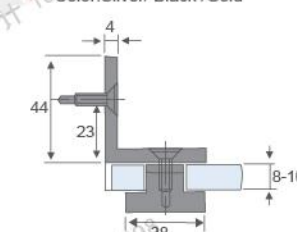

RL-GC1303G

Fit for glass thickness :8~12mm
Material: Brass, Stainless Steel, Zinc alloy
Finish: Polish/Satin/Titanium
Color: Silver/ Black /Gold