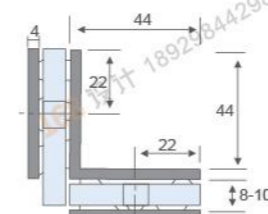

RL-GC902B

Glass partition brace 90° double

Fit for glass thickness :8~12mm
Material: Brass, Stainless Steel, Zinc alloy
Finish: Polish/Satin/Titanium
Color: Silver/ Black /Gold