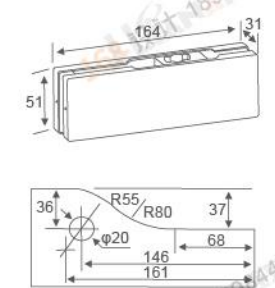

RL-010G
Door thickness: 10-12mm
Main material: Aluminum alloy/stainless steel
Finish: Polished/Satin/Titanium