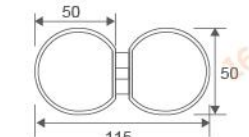

RL-GC1308

Fit for glass thickness :8~12mm
Material: Brass, Stainless Steel, Zinc alloy
Finish: Polish/Satin/Titanium
Color: Silver/ Black /Gold