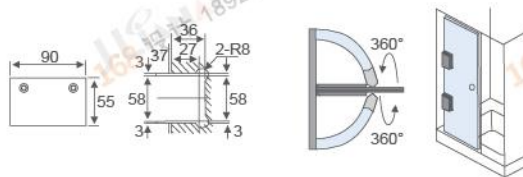

RL-SH200

Bevel circinal angle 0°
bathroom glass clamp

Fit for glass thickness :8~12mm
Material:Brass,Stainless Steel,Zinc alloy
Finish: Polish/Satin/Titanium
Color:Silver/ Black /Gold