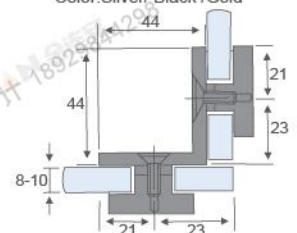

RL-GC1302G

Fit for glass thickness :8~12mm
Material: Brass, Stainless Steel, Zinc alloy
Finish: Polish/Satin/Titanium
Color: Silver/ Black /Gold