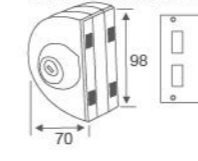

Glass gate lock
Size:12mm toughened glass
Material:Stainless steel,Brass
Finish:Mirror,Satin-nickel
Color:Silver/ Black /Gold