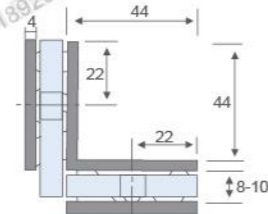

RL-GC902

Glass partition brace 90° double

Fit for glass thickness :8~12mm
Material: Brass, Stainless Steel, Zinc alloy
Finish: Polish/Satin/Titanium
Color: Silver/ Black /Gold