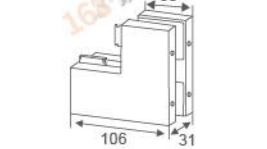

RL-050GD

Door thickness: 10-12mm
Main material: Aluminum alloy/stainless steel
Finish: Polished/Satin/Titanium