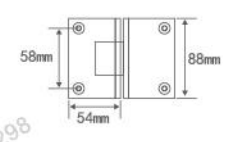

RL-SH202G

Bevel circinal angle 90° Double side bathroom glass clamp

Fit for glass thickness :8~12mm
Material: Brass, Stainless Steel, Zinc alloy
Finish: Polish/Satin/Titanium
Color: Silver/ Black /Gold