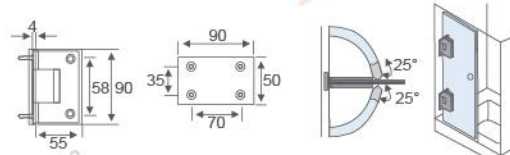

RL-SH201

Bevel circinal angle 90°
Double side bathroom glass clamp

Fit for glass thickness :8~12mm
Material:Brass,Stainless Steel,Zinc alloy
Finish: Polish/Satin/Titanium
Color:Silver/ Black /Gold