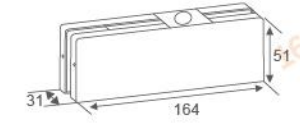

RL-010GB

Door thickness: 10-12mm
Main material: Aluminum alloy/stainless steel
Finish: Polished/Satin/Titanium