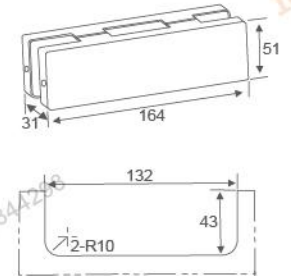

RL-045G
Door thickness: 10-12mm
Main material: Aluminum alloy/stainless steel
Finish: Polished/Satin/Titanium