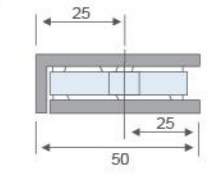

RL-GC901B

Glass partition brace 0°

Fit for glass thickness :8~12mm
Material: Brass, Stainless Steel, Zinc alloy
Finish: Polish/Satin/Titanium
Color: Silver/ Black /Gold