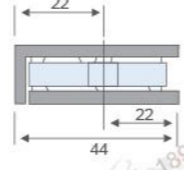

RL-GC901

Glass partition brace 0°

Fit for glass thickness :8~12mm
Material: Brass, Stainless Steel, Zinc alloy
Finish: Polish/Satin/Titanium
Color: Silver/ Black /Gold