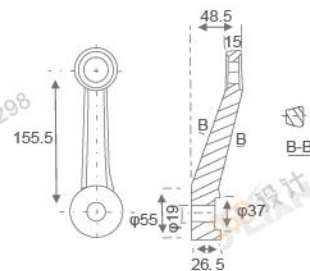

RL-SP-JQ2001/190

SINGLE SPIDER SHORT

Materials: Stainless steel
Finish: Mirror, Sand-polish
Center to center: 80,100,120,160,200,220,250,300