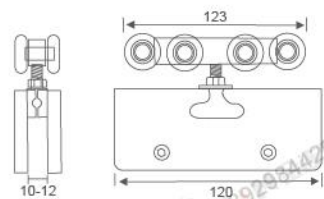

**RL-SL-A015B4G**

**RL-SL-A015B4G**

**RL-SL-A015DR1G**

**RL-SL-A015F2G**

**RL-SL36**  
Glass Hanging Wheel

Materials: Iron, stainless steel, aluminium, zinc alloy  
Finish: Sand-polish, light, bronze, red bronze, silver  
Available for: All kinds of glass sliding doors  
Max door weight: 120kg  
Matching 4 wheels (max door weight: 100kg)