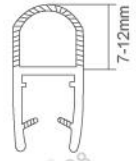

RL-WS-001

RL-WS-003

RL-WS-004

RL-WS-008B

RL-WS-005

RL-WS-008

Desc	Degree	Size	Material
Normal	0°	6mm~12mm	PVC
	90°		
	135°		
	180°		
	F		
Angel	90°	8mm~12mm	PVC
	135°		
	180°