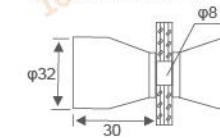

RL-SK3004

Bathroom Glass Door Handle
Notice: The glass must be tempered
Main material: Zinc alloy, copper, Aluminum alloy, Stainless Steel
Finish: Satin, Polish
Color: Silver/ Black /Gold