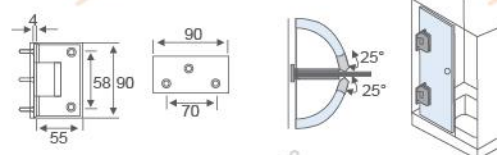

RL-SH200B

Bevel circinal angle 90°
Single side bathroom glass clamp

Fit for glass thickness :8~12mm
Material:Brass,Stainless Steel,Zinc alloy
Finish: Polish/Satin/Titanium
Color:Silver/ Black /Gold