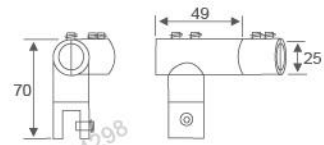

RL-SK03

Main material: Zinc alloy, Stainless Steel $\phi 19/\phi 25$
Finish: Polish/Satin
Color: Silver/ Black /Gold