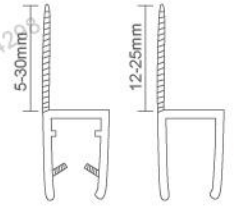

RL-WS-007B

RL-WS-005