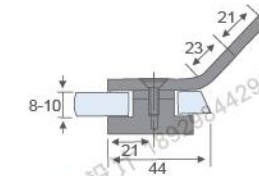

RL-GC1305

Glass circinal head partition brace 135° single
Fit for glass thickness :8~12mm
Material: Brass, Stainless Steel, Zinc alloy
Finish: Polish/Satin/Titanium
Color: Silver/ Black /Gold