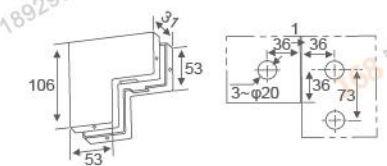

RL-050G
Door thickness: 10-12mm
Main material: Aluminum alloy/stainless steel
Finish: Polished/Satin/Titanium