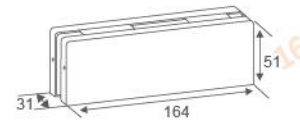

RL-030GB

Door thickness: 10-12mm
Main material: Aluminum alloy/stainless steel
Finish: Polished/Satin/Titanium