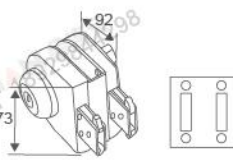

RL-GL011

Glass gate lock
Size:12mm toughened glass
Material:Stainless steel,Brass
Finish:Mirror,Satin-nickel
Color:Silver/ Black /Gold