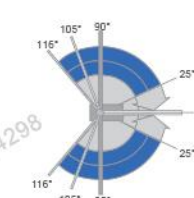

**RL-FS-7315**  
Floor Spring

Standard

Remarks: Please see the illustration carefully before installing.

AB appendix

A appendix

The panel size chart

Technical data

WIDTH OF DOOR(mm)MAX	1200
WEIGHT OF DOOR(kg)MAX	120
DIMENSION OF CEMENT BOX(mm)	224x105x55
HOLD-OPEN	90°