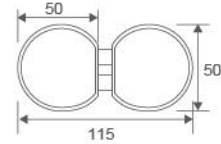

RL-GC1308G

Fit for glass thickness :8~12mm
Material: Brass, Stainless Steel, Zinc alloy
Finish: Polish/Satin/Titanium
Color: Silver/ Black /Gold