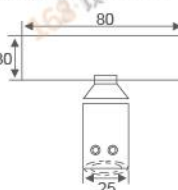

RL-SK10

Main material: Zinc alloy, Stainless Steel $\phi 19/\phi 25$
Finish: Polish/Satin
Color: Silver/ Black /Gold