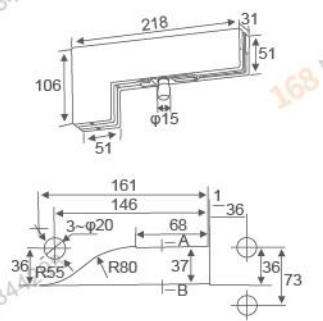

RL-030G
Door thickness: 10-12mm
Main material: Aluminum alloy/stainless steel
Finish: Polished/Satin/Titanium