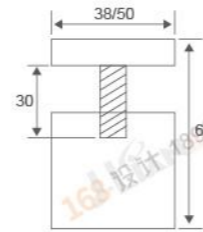

RL-CL001B

Fit for glass thickness :8~12mm
Main material: Zinc alloy,Brass,Stainless Steel
Finish :Polish/Satin
Color:Silver/ Black /Gold