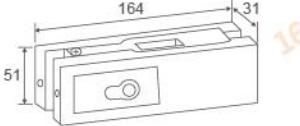

RL-040GB

Door thickness: 10-12mm
Main material: Aluminum alloy/stainless steel
Finish: Polished/Satin/Titanium