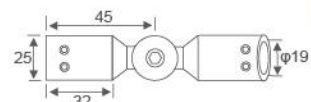

RL-SK09

Main material: Zinc alloy, Stainless Steel $\phi 19/\phi 25$
Finish: Polish/Satin
Color: Silver/ Black /Gold