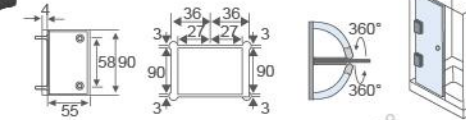

RL-SH206B

Bevel circinal angle 0° bathroom glass clamp

Fit for glass thickness :8~12mm
Material: Brass, Stainless Steel, Zinc alloy
Finish: Polish/Satin/Titanium
Color: Silver/ Black /Gold