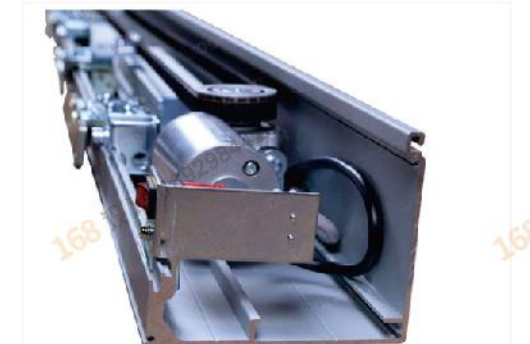

COMPONENTS:

1. Power Switch
2. BLDC Drive
3. Carrier
4. Control Unit
5. Drive Belt
6. Activator
7. Remote Key
8. Belt Tensioner
9. End Stop