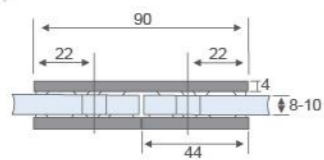

RL-GC906

Glass partition brace 180° double

Fit for glass thickness :8~12mm
Material: Brass, Stainless Steel, Zinc alloy
Finish: Polish/Satin/Titanium
Color: Silver/ Black /Gold