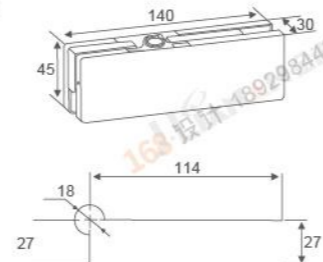

RL-020
Door thickness: 10-12mm
Main material: Aluminum alloy/stainless steel
Finish: Polished/Satin/Titanium