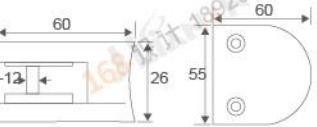

RL-GC1003

Fish Mouth Clip/Large Arc Bottom

Surface treatment: Mirror light, brushed, gold, ancient
Main material: Zinc alloy, copper
Suitable for door thickness: 8- 12mm
Suitable range: Tempered glass door