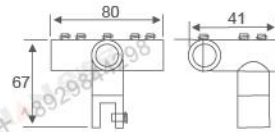

RL-SK05

Main material: Zinc alloy, Stainless Steel $\phi 19/\phi 25$
Finish: Polish/Satin
Color: Silver/ Black /Gold