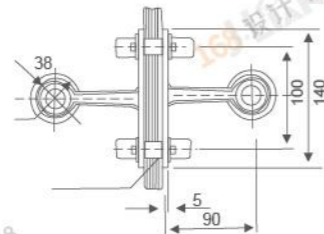

**RL-AL023**

**RL-AL024**

**RL-AL025**

**RL-AL026**

**RL-AL027**

**RL-SP2004**  
RIB CONNECT JAW

Materials: Casing Stainless steel 201,304,316  
Finish: Light, Sand-polished  
Available for: All kinds of outdoor glass partition  
Center to Center: 220,250