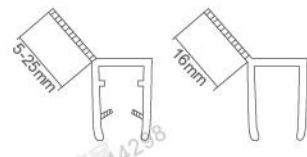

RL-WS-003

RL-WS-004

RL-WS-008B

RL-WS-005

RL-WS-008

Desc	Degree	Size	Material
Normal	0°	6mm~12mm	PVC
	90°		
	135°		
	180°		
	F		
Angel	90°	8mm~12mm	PVC
	135°		
	180°