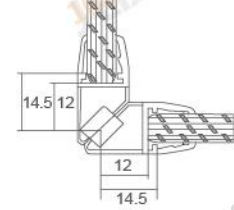

RL-WS-002

RL-WS-003

RL-WS-004

RL-WS-008B

RL-WS-005

RL-WS-008

Desc	Degree	Size	Material
Normal	0°	6mm~12mm	PVC
	90°		
	135°		
	180°		
	F		
Angel	90°	8mm~12mm	PVC
	135°		
	180°