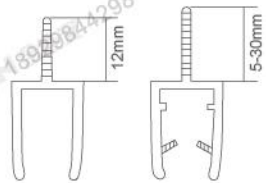

RL-WS-003

RL-WS-004

RL-WS-008B

RL-WS-005

RL-WS-008

Desc	Degree	Size	Material
Normal	0°	6mm~12mm	PVC
	90°		
	135°		
	180°		
	F		
Angel	90°	8mm~12mm	PVC
	135°		
	180°