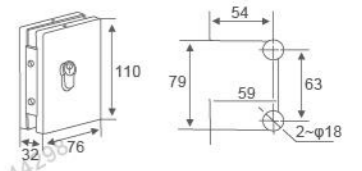

RL-040
Door thickness: 10-12mm
Main material: Aluminum alloy/stainless steel
Finish: Polished/Satin/Titanium