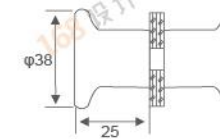

RL-SK3001

Bathroom Glass Door Handle
Notice: The glass must be tempered
Main material: Zinc alloy, copper, Aluminum alloy, Stainless Steel
Finish: Satin, Polish
Color: Silver/ Black /Gold