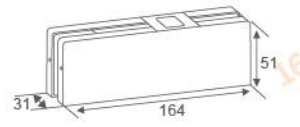

RL-020GB

Door thickness: 10-12mm
Main material: Aluminum alloy/stainless steel
Finish: Polished/Satin/Titanium