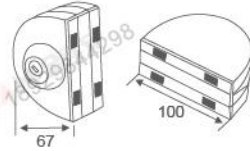

RL-GL019G

Glass gate lock
Size:12mm toughened glass
Material:Stainless steel,Brass
Finish:Mirror,Satin-nickel
Color:Silver/ Black /Gold