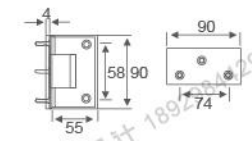

RL-SH200BK

Bevel circinal angle 90° bathroom glass clamp

Fit for glass thickness :8~12mm
Material: Brass, Stainless Steel, Zinc alloy
Finish: Polish/Satin/Titanium
Color: Silver/ Black /Gold