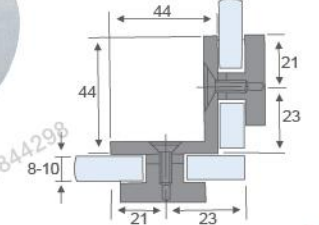

RL-GC1302

Glass circinal head partition brace 90° Double
Fit for glass thickness :8~12mm
Material: Brass, Stainless Steel, Zinc alloy
Finish: Polish/Satin/Titanium
Color: Silver/ Black /Gold