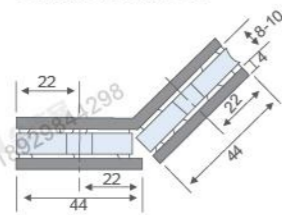

RL-GC904

Glass partition brace 135° double

Fit for glass thickness :8~12mm
Material: Brass, Stainless Steel, Zinc alloy
Finish: Polish/Satin/Titanium
Color: Silver/ Black /Gold