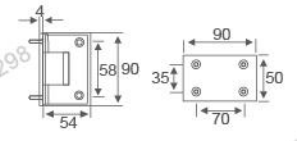

RL-SH201BK

Bevel circinal angle 90° bathroom glass clam

Fit for glass thickness :8~12mm
Material: Brass, Stainless Steel, Zinc alloy
Finish: Polish/Satin/Titanium
Color: Silver/ Black /Gold