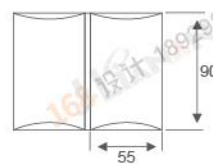

RL-SH806

Camber 90° bathroom glass clamp

Fit for glass thickness :8~12mm
Material: Brass, Stainless Steel, Zinc alloy
Finish: Polish/Satin/Titanium
Color: Silver/ Black /Gold