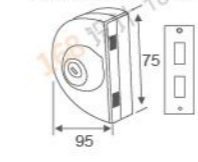

RL-GL007

Glass gate lock
Size:12mm toughened glass
Material:Stainless steel,Brass
Finish:Mirror,Satin-nickel
Color:Silver/ Black /Gold