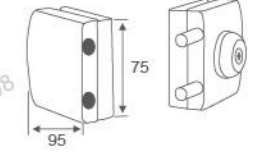

RL-GL004

Glass gate lock
Size:12mm toughened glass
Material:Stainless steel,Brass
Finish:Mirror,Satin-nickel
Color:Silver/ Black /Gold