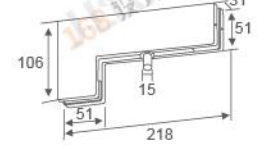

RL-045GD

Door thickness: 10-12mm
Main material: Aluminum alloy/stainless steel
Finish: Polished/Satin/Titanium