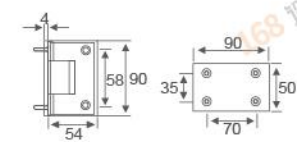

RL-SH002G

Bevel circinal angle 90° Double side bathroom glass clamp

Fit for glass thickness :8~12mm
Material: Brass, Stainless Steel, Zinc alloy
Finish: Polish/Satin/Titanium
Color: Silver/ Black /Gold