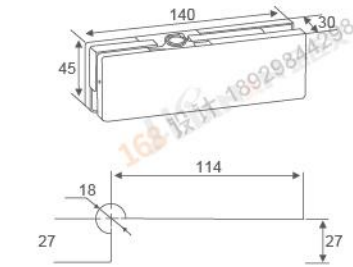

RL-020-P

Door thickness: 10-12mm
Main material: Aluminum alloy/stainless steel
Finish: Polished/Satin/Titanium