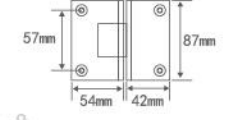

RL-SH203B

Bevel circinal angle 135° bathroom glass clam

Fit for glass thickness :8~12mm
Material: Brass, Stainless Steel, Zinc alloy
Finish: Polish/Satin/Titanium
Color: Silver/ Black /Gold