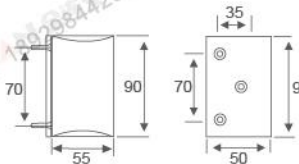

RL-SH805

Camber 90° Single side bathroom glass clamp

Fit for glass thickness :8~12mm
Material: Brass, Stainless Steel, Zinc alloy
Finish: Polish/Satin/Titanium
Color: Silver/ Black /Gold