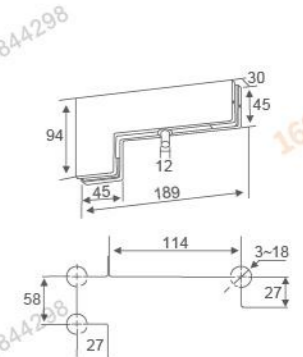

RL-030
Door thickness: 10-12mm
Main material: Aluminum alloy/stainless steel
Finish: Polished/Satin/Titanium