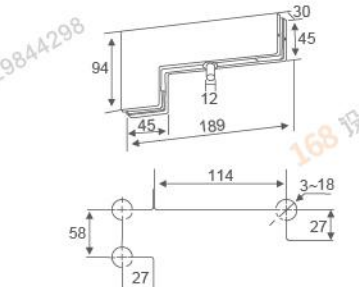

RL-030BK

Door thickness: 10-12mm
Main material: Aluminum alloy/stainless steel
Finish: Polished/Satin/Titanium