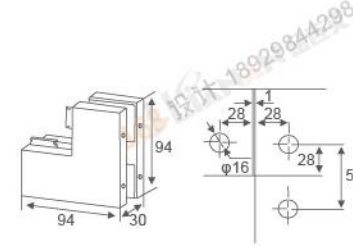

RL-050-P

Door thickness: 10-12mm
Main material: Aluminum alloy/stainless steel
Finish: Polished/Satin/Titanium