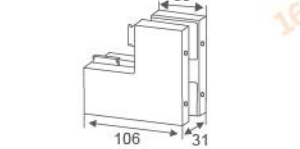

RL-050GB

Door thickness: 10-12mm
Main material: Aluminum alloy/stainless steel
Finish: Polished/Satin/Titanium