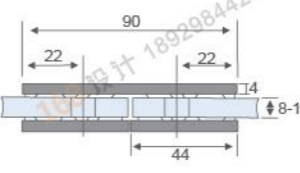

RL-GC906B

Glass partition brace 0°

Fit for glass thickness :8~12mm
Material: Brass, Stainless Steel, Zinc alloy
Finish: Polish/Satin/Titanium
Color: Silver/ Black /Gold