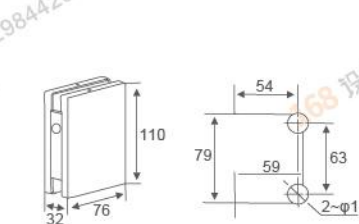

RL-045BK

Door thickness: 10-12mm
Main material: Aluminum alloy/stainless steel
Finish: Polished/Satin/Titanium