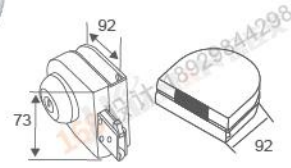

RL-GL009

Glass gate lock
Size:12mm toughened glass
Material:Stainless steel,Brass
Finish:Mirror,Satin-nickel
Color:Silver/ Black /Gold