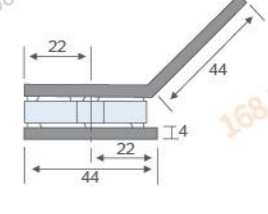

RL-GC903B

Glass partition brace 90° single

Fit for glass thickness :8~12mm
Material: Brass, Stainless Steel, Zinc alloy
Finish: Polish/Satin/Titanium
Color: Silver/ Black /Gold