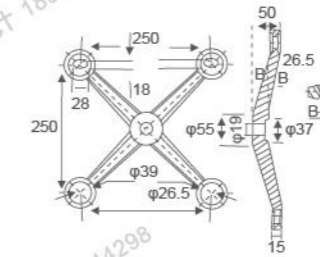

RL-SP-JQ2004
SINGLE SPIDER SHORT

Materials: Stainless steel
Finish: Mirror, Sand-polish
Center to center: 80,100,120,160,200,220,250,300